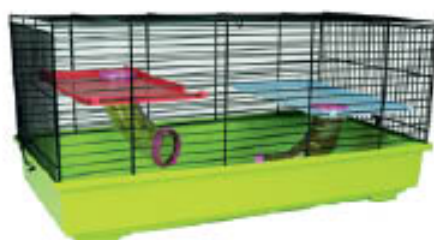

TEDDY GIGANT 0 Z 2 TUBAMI WITH 2 TUBES

REF: 5002 0491
EAN: 590 63 651 5096 9
58 x 32 x 28 cm